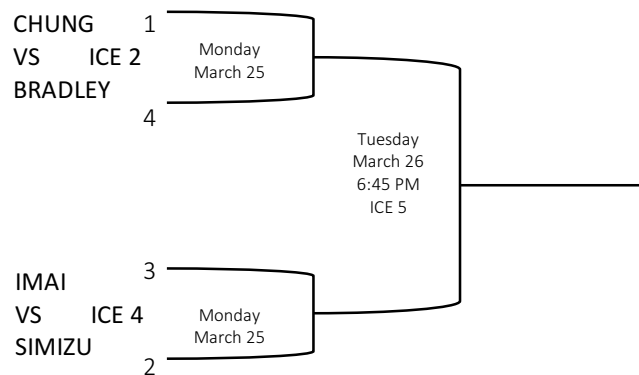

RICHMOND CURLING CENTRE

WEDNESDAY MENS 2018-2019 – PLAYOFFS

TIES FOR CHAMPIONSHIP BANNER/PLAYOFF SEEDING: 1-Total Season Points, 2-Total Wins (season), 3-Head to Head (season), 4-CountBack (season)

OVERALL POINTS/BANNER WINNER: Team Chung 38 PTS

SEASON RESULTS FOR FINALS PLAYOFF SEEDING:

1.	CHUNG	38 PTS
2.	SHIMIZU	34 PTS
3.	IMAI	24 PTS
4.	BRADLEY	23 PTS
5.	TASAKA	21 PTS
6.	WENSINK	22 PTS
7.	RUSSELL	14 PTS
8.	USSELMAN	8 PTS

A-BOX PLAYOFF FINALS – BOTH MONDAY AND TUESDAY GAMES START AT 6:45PM

A late draw is needed on Monday and the league awards are presented at 9PM on Tuesday March 26. Higher seed has choice: HAMMER or ROCKS. Extra end required. If score remains tied, draw to the button.

A-BOX PLAYOFFS

B-BOX PLAYOFF FINALS - BOTH MONDAY AND TUESDAY GAMES START AT 6:45PM

A late draw is needed on Monday and the league awards are presented at 9PM on Tuesday March 26. Higher seed has choice: HAMMER or ROCKS. Extra end required. If score remains tied, draw to the button.